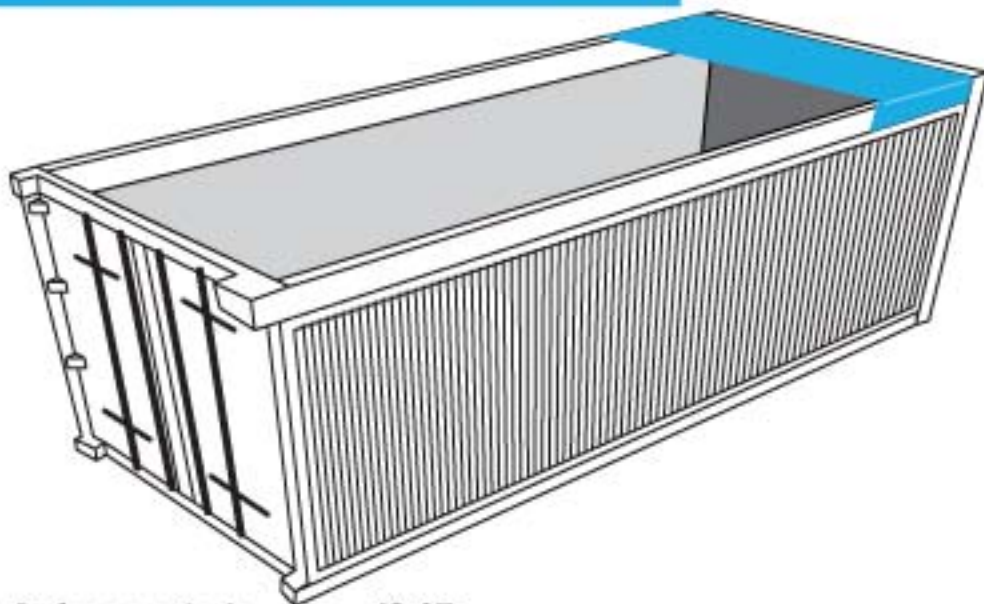

# 40 FT OPEN TOP CONTAINER

**Container Reference Code:** 42 OT

**Container Application** The 40-foot Open Top container for top loading excessively long or high carfo

## Container Dimensions

|                               | Width     | Height     | Length     |
|-------------------------------|-----------|------------|------------|
| Door opening in feet          | 7' 8 1/2" | 7' 6 1/4"  |            |
| Door opening in meters        | 2.34 m    | 2.29 m     |            |
| Interior dimensions in feet   | 7' 8 5/8" | 7' 10 1/4" | 39' 5 5/8" |
| Interior dimensions in meters | 2.352 m   | 2.395 m    | 12.01 m    |