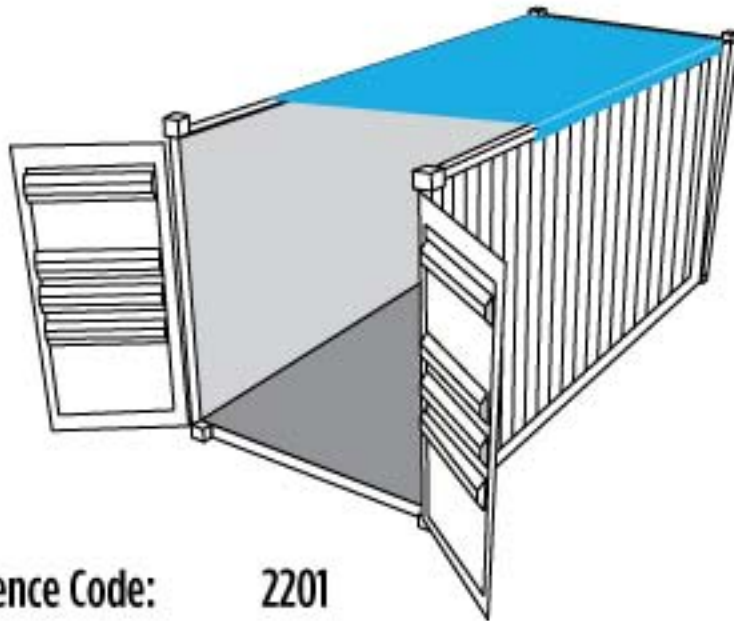

20 FT OPEN-TOP CONTAINER

Container Reference Code:

2201

Container Application

The 20-foot open-top container is for over-height cargo and top loading

Container Dimensions

Door opening in feet

7' 8 1/2"

7' 6 1/4"

Length

Door opening in meters

2.34 m

2.29 m

Interior dimensions in feet

7' 8 5/8"

7' 10 1/4"

19' 4 1/4"

Interior dimensions in meters

2.352 m

2.395 m

5.9 m

Container Weight

Weight in lbs

52,897 lbs